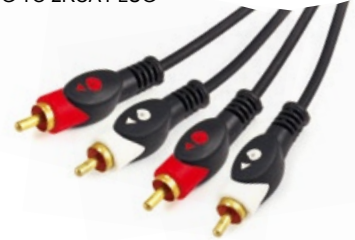

# DISPLAY PORT/AUDIO/VIDEO CABLE

**CP16-06-001**

RCA PLUG TO RCA PLUG

**CP16-06-007**

RCA PLUG TO RCA PLUG

**CP16-06-013**

RCA PLUG TO RCA PLUG

**CP16-06-002**

RCA PLUG TO RCA JACK

**CP16-06-008**

RCA PLUG TO RCA JACK

**CP16-06-014**

2RCA PLUG TO 2RCA PLUG

**CP16-06-003**

2RCA PLUG TO 2RCA PLUG

**CP16-06-009**

2RCA PLUG TO 2RCA PLUG

**HOT**

**CP16-06-015**

3RCA PLUG TO 3RCA PLUG

**CP16-06-004**

2RCA PLUG TO 2RCA JACKS

**CP16-06-010**

2RCA PLUG TO 2RCA JACKS