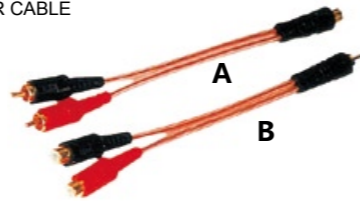

S-VHS PLUG TO S-VHS PLUG

**CP16-06-006**

3RCA PLUG TO 3RCA JACKS

**CP16-06-012**

3RCA PLUG TO 3RCA JACKS

**CP16-06-018**

3.5MM STEREO PLUG TO  
2 RCA PLUG

AUDIO/VIDEO CABLE

**CP16-06-019**  
3.5MM STEREO PLUG TO  
3.5MM STEREO PLUG

**CP16-05-001**  
1 RCA PLUG TO 1 RCA PLUG,  
DOUBLE COLOR,FLAT CABLE

**CP16-06-025**  
"Y"RCA CABLE  
O.D.3.8×7.6MM,  
CLEAR CABLE

**CP16-06-031**  
COMPOSITE  
CABLE,TRANSPARENT TYPE